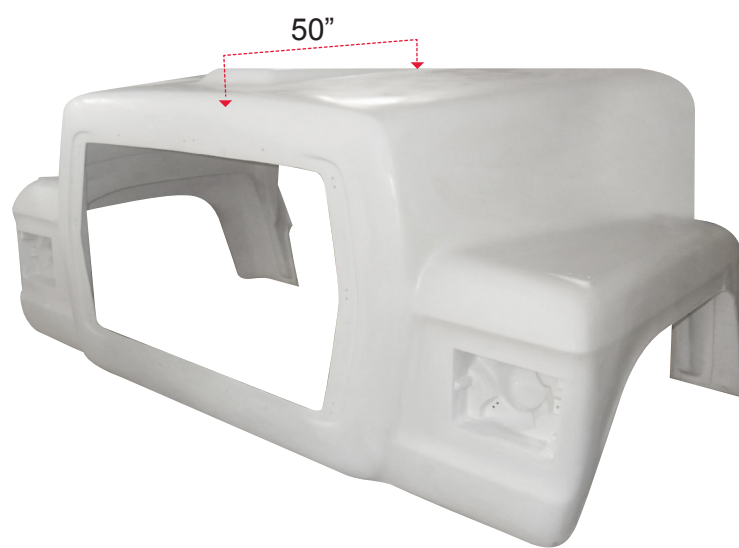

LT (1988-1997)

F-3

01 HOODS

THIS IS A TITAN HOODS AFTERMARKET REPLACEMENT PART AND IT IS IN NO WAY AFFILIATED OR SOURCED FROM OR FOR THE OEM MANUFACTURER.

01 HOODS

F0260B

Ford LT large hood with square headlights and large fenders.