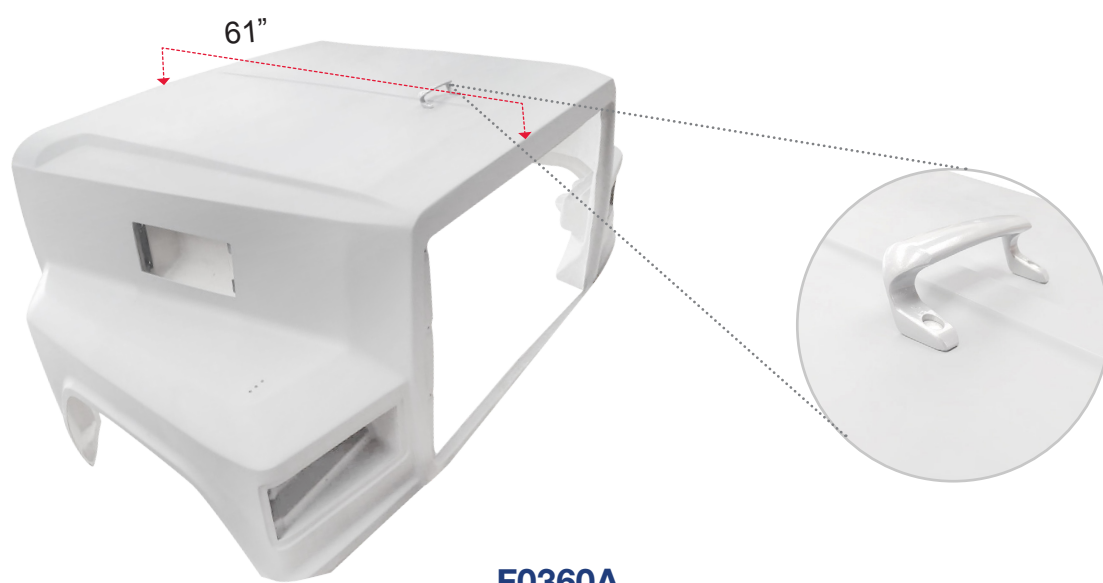

01 HOODS

F0360A

Ford LTL / LL.
1984 to 1996.
Dual breathers.
Quad headlights.
Three hole adjustable hinge mount.
It comes with grab handle.
OEM Number: E1HT16000A.

BUYING THE RIGHT PART: TO THE BEST OF OUR KNOWLEDGE, ALL CROSS REFERENCE, APPLICATION INFORMATION AND PHOTOS ARE ACCURATE.

TITANHOODS

TRACTOCAMIONES Y REPRESENTACIONES S.A. DE C.V.

PROMOTORA EXPORMEX S.A. DE C.V.

COFRES Y PARTES DE COLISION • HOODS AND COLLISION PARTS