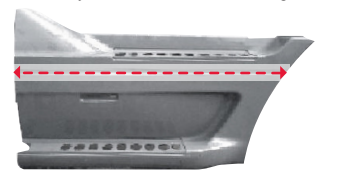

L0760LS REAR-45

FL Century / Columbia 45" Side Fairing rear LH.

(IMAGE SHOWN)

FL Century / Columbia 45" Side Fairing rear RH.

Corto: 37" Largo: 45"