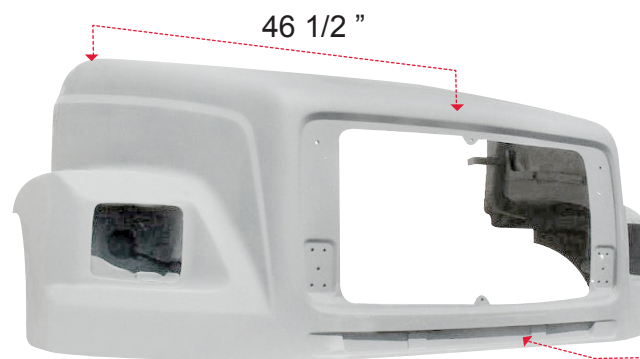

L0660C

FL 106.

1991 and up.

106 model has lower air vent extension, remove from used hood.

OEM Number: A17-12407-000, A17-12646-000, A17-14026-000,

A17-14776-000, A17-14776-001.

BUYING THE RIGHT PART: TO THE BEST OF OUR KNOWLEDGE, ALL CROSS REFERENCE, APPLICATION INFORMATION AND PHOTOS ARE ACCURATE.