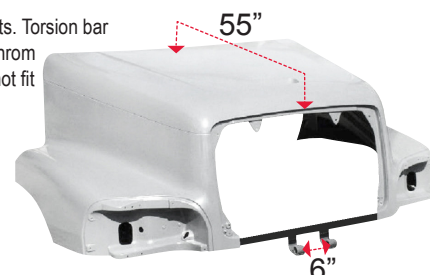

L0760C

Century Class 120
2005 and up.
OEM Number: A1715092002,
A17-15092-007, A17-15092-008,
A17-15092-010.

BUYING THE RIGHT PART: TO THE BEST OF OUR KNOWLEDGE, ALL CROSS REFERENCE, APPLICATION INFORMATION AND PHOTOS ARE ACCURATE.