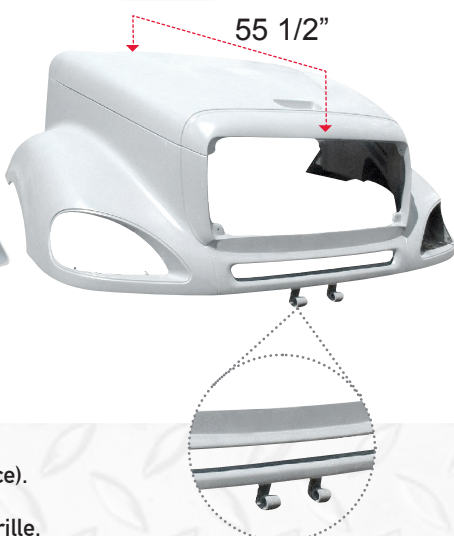

L0960R

Columbia 120.

2001 and up.

Hood manufactured in RTM (3 piece).

Teardrop headlights.

Lower horizontal air duct below grille.

Will not fit with 112.

OEM Number: A17-13575-001, A17-15064-001, A17-15549-000,

A17-15549-002, A17-16515-000, A17-16953-000.

RTM