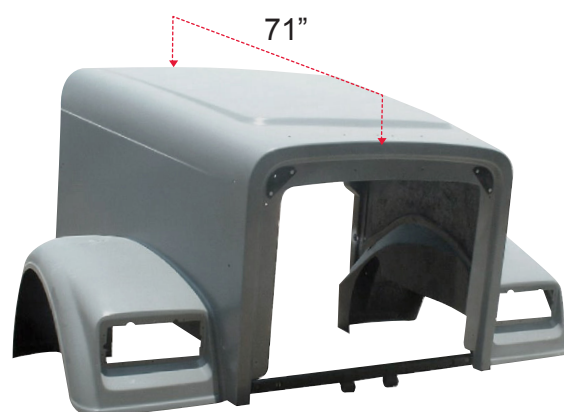

L0560B

Classic 132
1991 to 2008
Long hood with 71".
Turn signal on top of fender.
OEM Number: A17-12562-001, A17-12562-006,
A17-12562-008, A17-12562-009, A17-12582-001.

BUYING THE RIGHT PART: TO THE BEST OF OUR KNOWLEDGE, ALL CROSS REFERENCE, APPLICATION INFORMATION AND PHOTOS ARE ACCURATE.