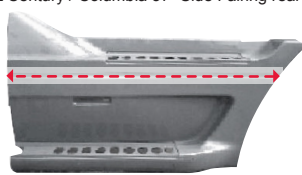

L0760RS REAR-37

FL Century / Columbia 37" Side Fairing rear RH.

Corto: 37" Largo: 45"
L0760LS REAR-45
(IMAGE SHOWN)
FL Century / Columbia 45" Side Fairing rear LH.

L0760RS REAR-45

FL Century / Columbia 45" Side Fairing rear RH.