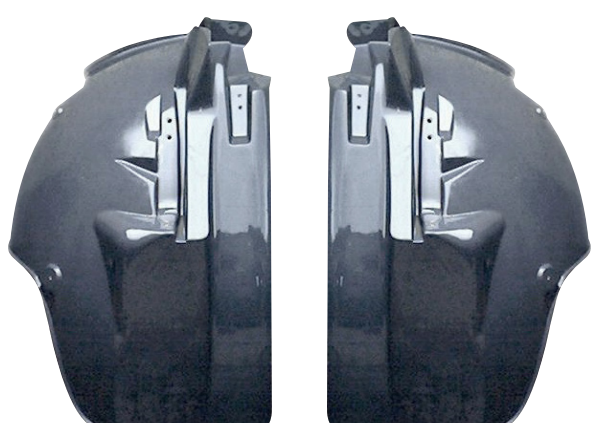

03 EXTENSIONS

L0660R
FL 60/70/80/106/112
fender extension RH.

L0660L
FL 60/70/80/106/112
fender extension LH.