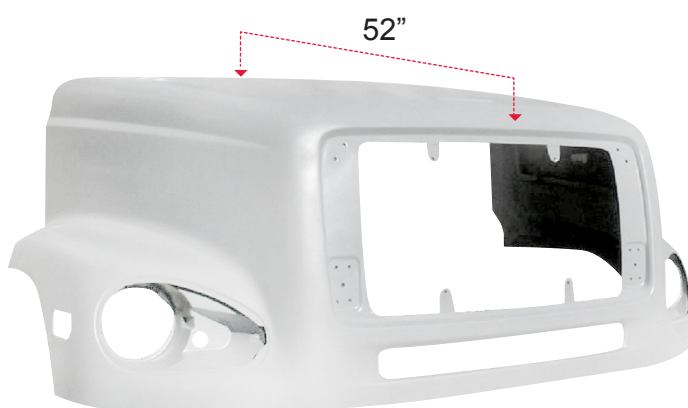

01 HOODS

L0660B
FL 112.
1997 and up.
Cab type FL.
Round headlight.
Separate side marker light.
OEM Number: A17-12582-002.

BUYING THE RIGHT PART: TO THE BEST OF OUR KNOWLEDGE, ALL CROSS REFERENCE, APPLICATION INFORMATION AND PHOTOS ARE ACCURATE.