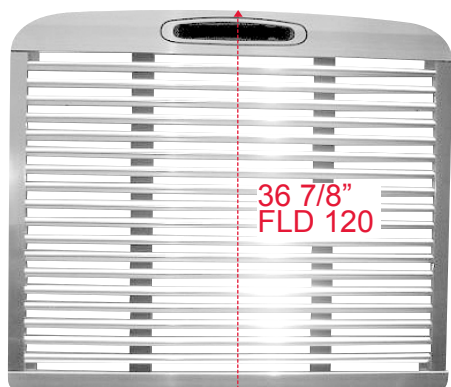

LG0360A-S

FLD 120 & Classic 120/132
grille stainless Steel.
36 7/8".