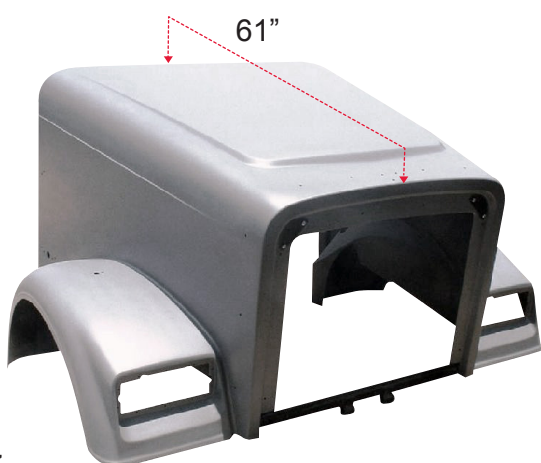

01 HOODS

L0560A

Classic 120.
1991 and up.
Short hood with 61".
Looks like 132 but 10" shorter.
Turn signal on top of fender.
Set Forward Axle.
Same as Severe Duty
120 Set Forward.
OEM Number: A17-12331-000, A17-12335-000, A17-12335-001,
A17-12335-004, A17-12335-005, A17-14882-001, A17-14882-003,
A17-14882-005, A17-14882-007.