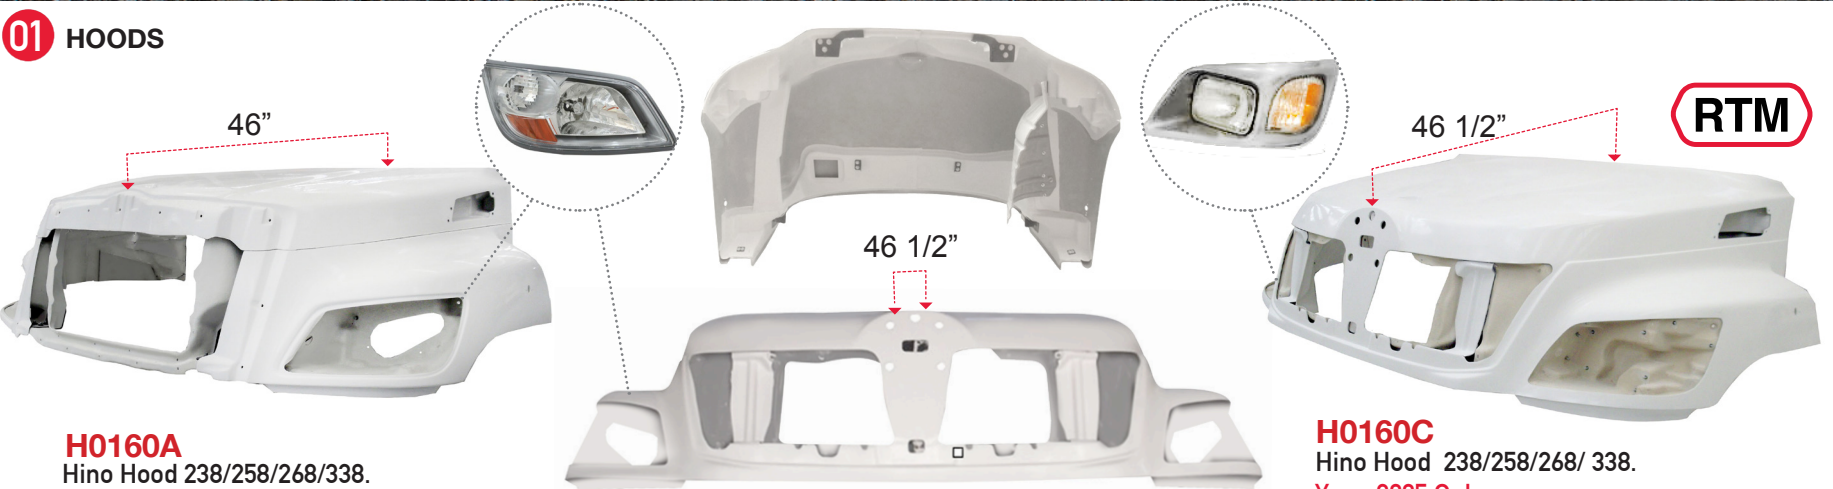

HINO

HINO MODELS

238/258/268/338

HINO

238/258/268/338

H-1

01 HOODS **02 GRILLES** **03 BUMPERS**

THIS IS A TITAN HOODS AFTERMARKET REPLACEMENT PART AND IT IS IN NO WAY AFFILIATED OR SOURCED FROM OR FOR THE OEM MANUFACTURER.

01 HOODS

H0160A
Hino Hood 238/258/268/338.
2011 and up.
LARGE GRILLE.
Takes Large Squared Grill.
For hood with composite headlights.
OEM Number: 533-10E-0117.

H0160B
Hino hood 238/258/268/ 338.
2006 to 2010.
SHORT GRILLE.
Takes short grill (May look like wings).
For hood with composite headlights. Will not fit truck with sealed beam headlights.
OEM Number: 533-10E-0030.

H0160C
Hino Hood 238/258/268/ 338.
Year: 2005 Only
SHORT GRILLE.
Accepts Sealed-Beam Headlights.
Same hood as the H0160B except for headlight area.
OEM Number: 533-001-330A.

BUYING THE RIGHT PART: TO THE BEST OF OUR KNOWLEDGE, ALL CROSS REFERENCE, APPLICATION INFORMATION AND PHOTOS ARE ACCURATE.

02 GRILLES

HG0160A-T
Large grille 25" high.

HG0160B-T
Small grille 19" high.

03 BUMPERS

HB-0400-00
Hino 238/258/268/338 bumper Chrome.

HB-0401-00
Hino 238/258/268/338 bumper Painted black.

HB-0401-A0
Hino 238/258/268/338 bumper Painted white.